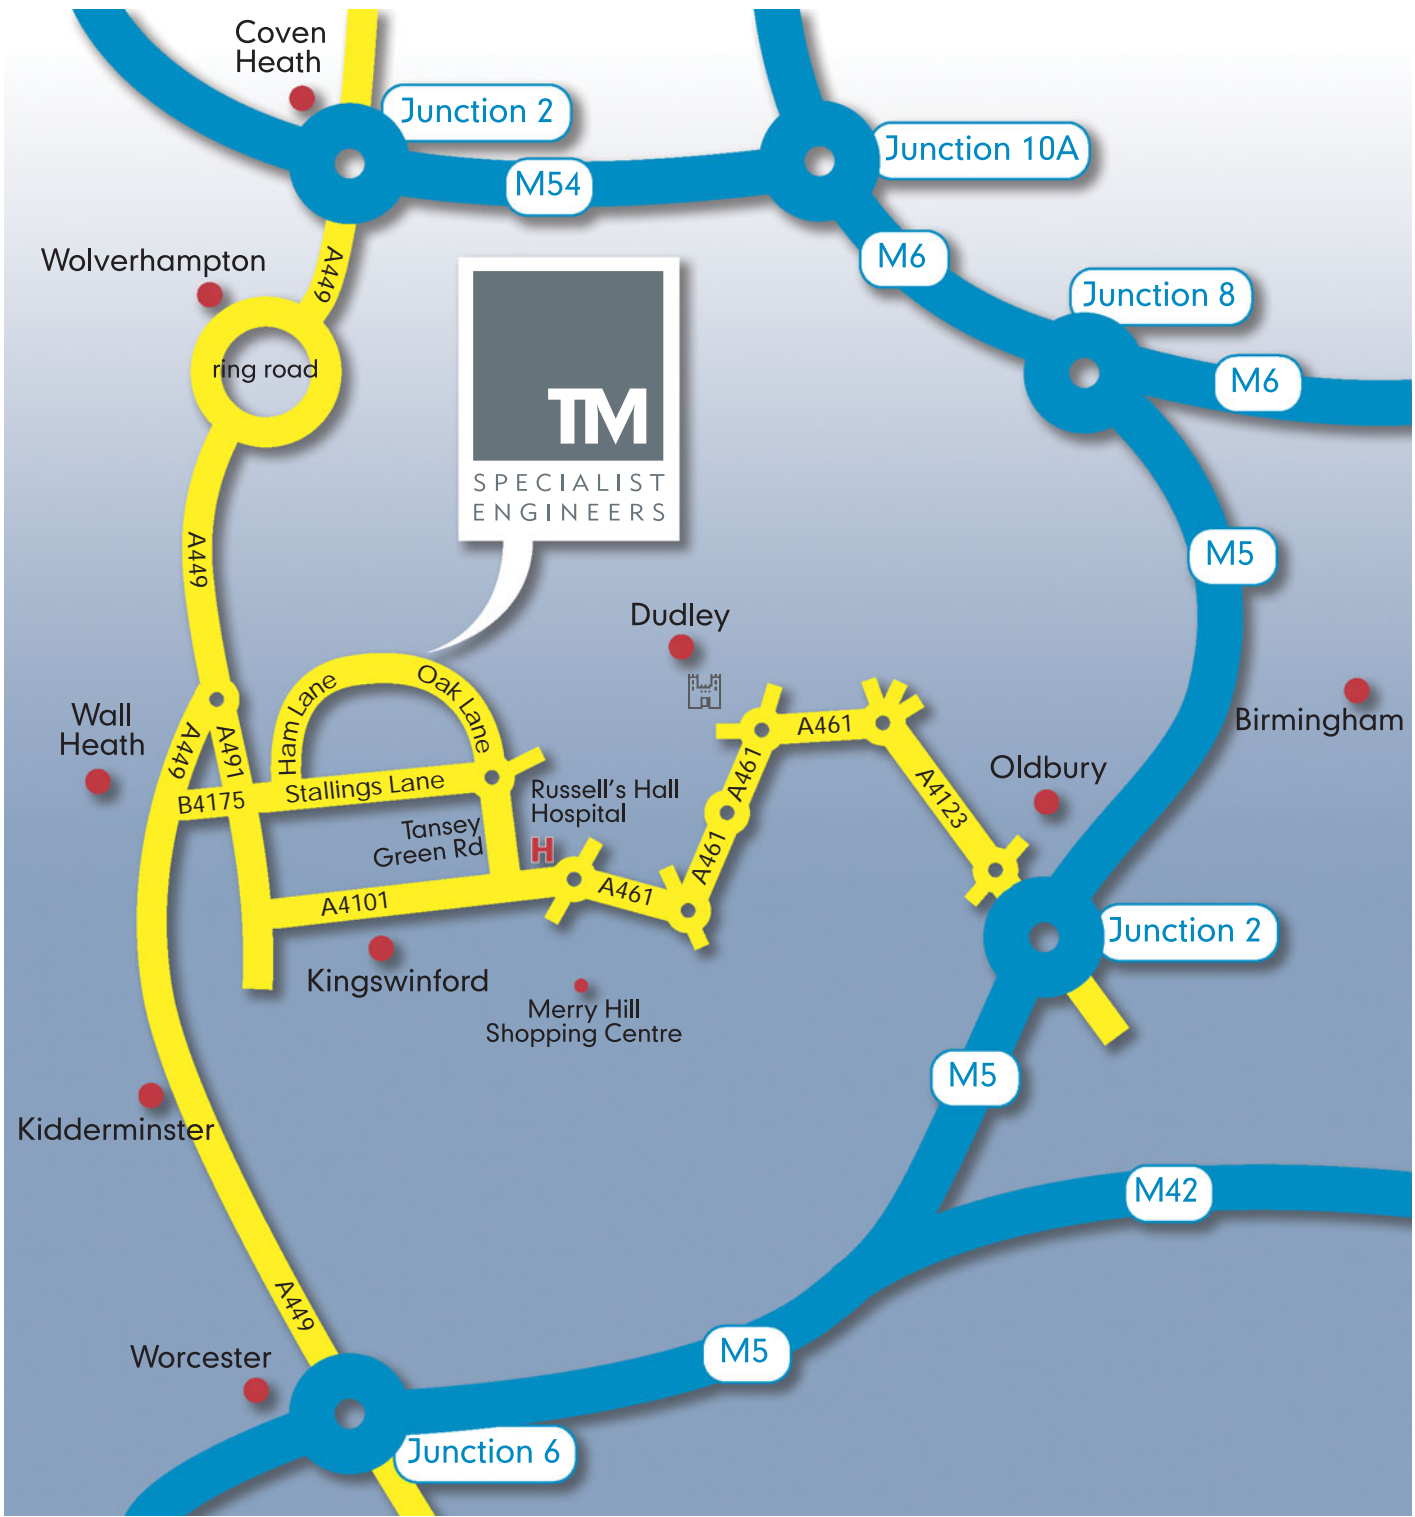

DIRECTIONS

CONFIDENCE . CAPABILITY . COMPETITIVENESS . INTEGRITY . PROGRESS